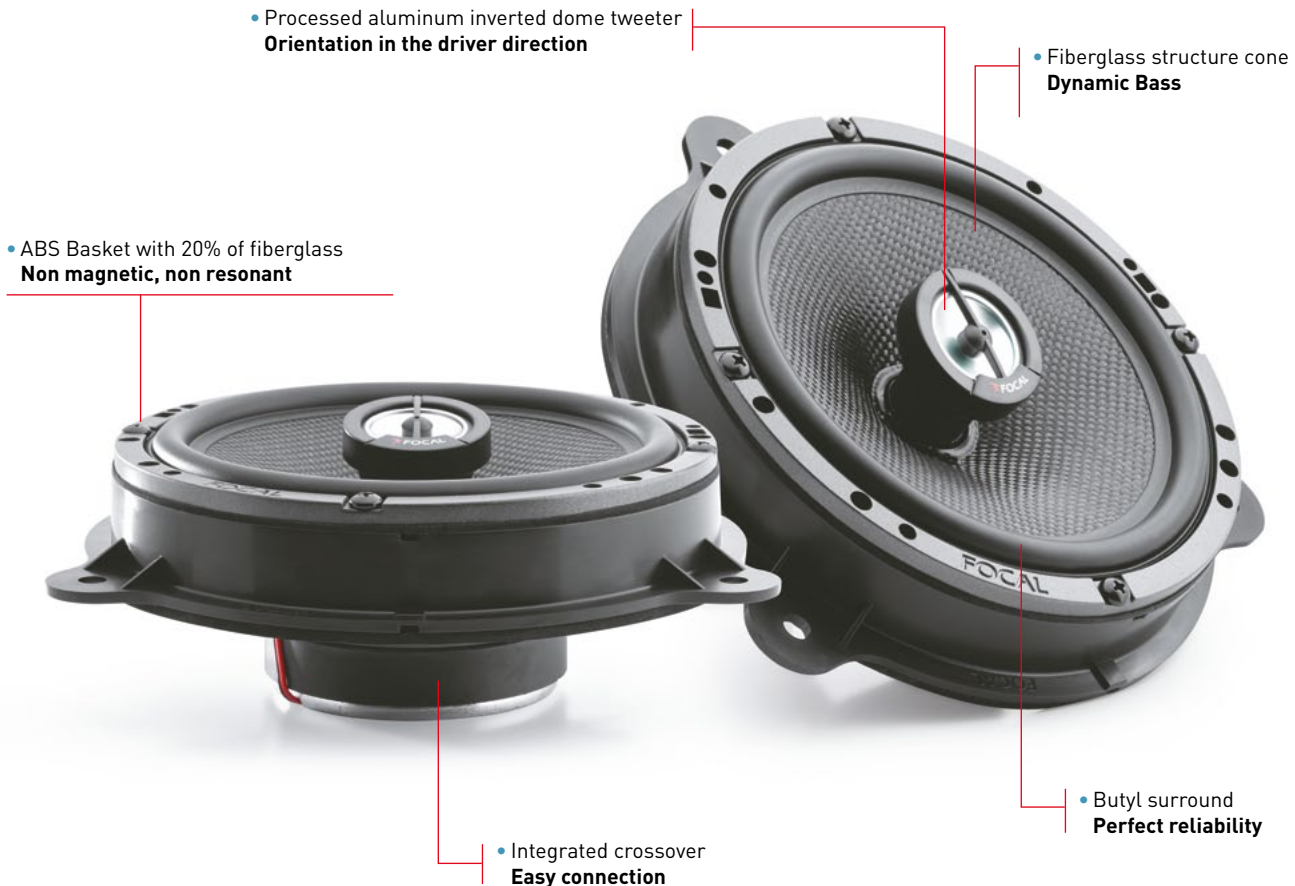

PLUG&PLAY FOCAL MUSIC DRIVE IFR165-2

2-way coaxial kit

ADVANTAGES

- High sensitivity (Direct headunit using)
- High dynamique
- Rotative tweeter

TECHNICAL CHARACTERISTICS

Woofer: 6¹/₂" (165mm)
Voice-coil diameter: 1" (25mm)
Voice-coil height: 0⁷/₁₆" (11mm)
Magnet: 3¹/₁₃" (85mm)

Processed Aluminum inverted dome tweeter
Integrated crossover: 6dB/oct
Max. power: 120W
Nom. power: 60W rms

Sensitivity (2,83 V/1 m) : 92dB
Frequency response: 60Hz – 20kHz
Original connector
Accessories: rivets