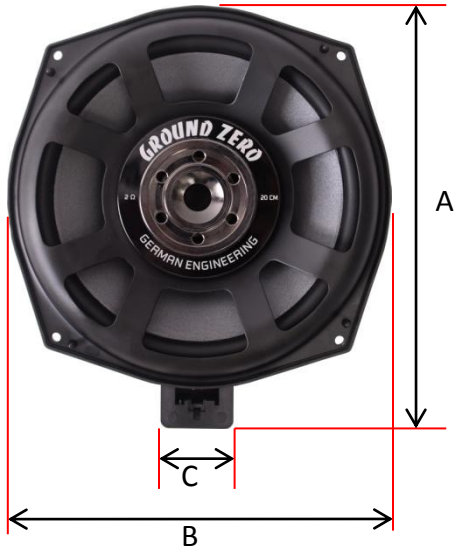

## TECHNICAL SPECIFICATIONS

	GZCS 200BMW-SW
Cone (Dome)	Coated paper
Cone color	Anthracite
Surround	Rubber
Dustcap	Paper
Basket / Frame material	Steel / ABS
Basket / Frame color	Black
Terminal	BMW
Magnet	Inside Neodymium
Voice coil	50 mm / 2" copper round wire
Voice coil former	Aluminum
RE	1.88 Ohm
SPL	89 dB
FS	59.1 Hz
QMS	5.57
QES	1.5
QTS	1.18
VAS	15.98 / 0.56 cu.ft
MMS	41.58 Gr
BL	4.4 N/A
RMS	2.772 kg/s
CMS	0.174 mm/N
LE	0.349 mH
Linear excursion	+/- 7 mm / 0.276"
X max	14 mm / 0.55"
Frequency response	35 Hz – 250 Hz
Powerhandling	100 / 160 W
Outer diameter	216.5 mm / 8.52"
Mounting diameter	191.5 mm / 7.54"
Mounting depth	28 mm / 1.1"

DIMENSIONS

A	240 mm / 9.45"
B	216.5 mm / 8.52"
C	42 mm / 1.65"
D	191.5 mm / 7.54"
E	57 mm / 2.24"
F	28 mm / 1.1"

FREQUENCY RESPONSE