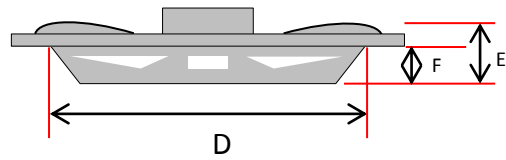

## TECHNICAL SPECIFICATIONS

	GZCS 200BMW-SW
Cone (Dome)	Coated paper
Cone color	Anthracite
Surround	Rubber
Dustcap	Paper
Basket / Frame material	Steel / ABS
Basket / Frame color	Black
Terminal	BMW
Magnet	Inside Neodymium
Voice coil	50 mm / 2" copper round wire
Voice coil former	Aluminum
RE	1.88 Ohm
SPL	89 dB
FS	59.1 Hz
QMS	5.57
QES	1.5
QTS	1.18
VAS	15.98 / 0.56 cu.ft
MMS	41.58 Gr
BL	4.4 N/A
RMS	2.772 kg/s
CMS	0.174 mm/N
LE	0.349 mH
Linear excursion	+/- 7 mm / 0.276"
X max	14 mm / 0.55"
Frequency response	35 Hz – 250 Hz
Powerhandling	100 / 160 W
Outer diameter	216.5 mm / 8.52"
Mounting diameter	191.5 mm / 7.54"
Mounting depth	28 mm / 1.1"

DIMENSIONS

A	240 mm / 9.45"
B	216.5 mm / 8.52"
C	42 mm / 1.65"
D	191.5 mm / 7.54"
E	57 mm / 2.24"
F	28 mm / 1.1"

FREQUENCY RESPONSE