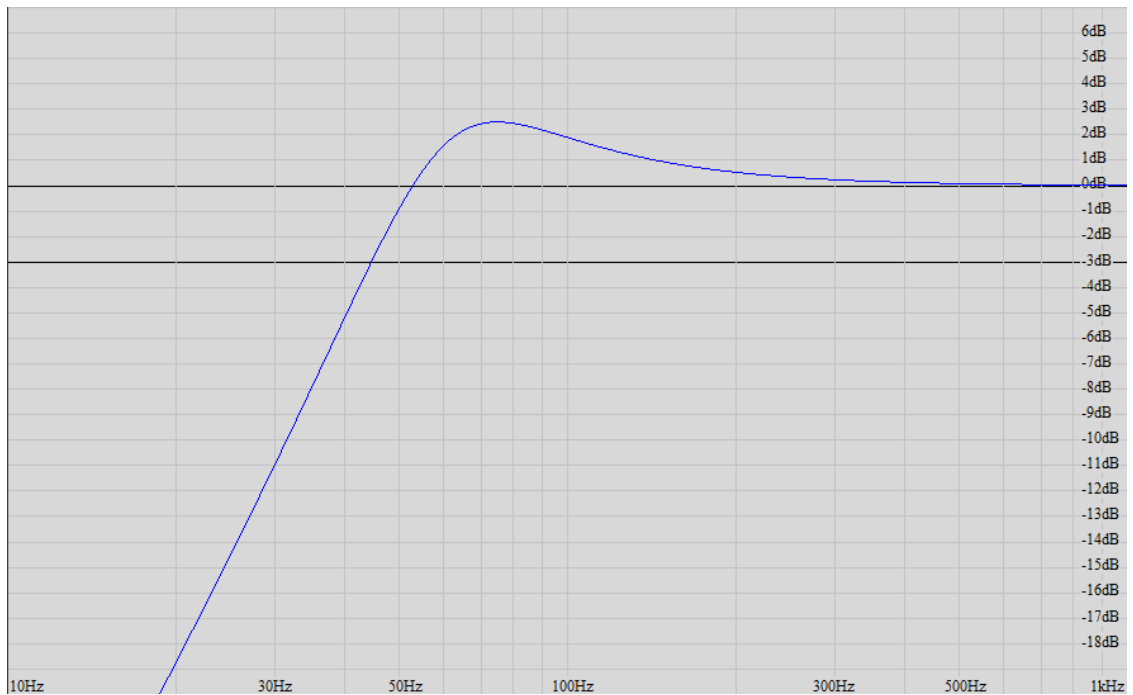

## TECHNICAL SPECIFICATIONS

	GZCS 200BMW-SW
Cone (Dome)	Coated paper
Cone color	Anthracite
Surround	Rubber
Dustcap	Paper
Basket / Frame material	Steel / ABS
Basket / Frame color	Black
Terminal	BMW
Magnet	Inside Neodymium
Voice coil	50 mm / 2" copper round wire
Voice coil former	Aluminum
RE	1.88 Ohm
SPL	89 dB
FS	59.1 Hz
QMS	5.57
QES	1.5
QTS	1.18
VAS	15.98 / 0.56 cu.ft
MMS	41.58 Gr
BL	4.4 N/A
RMS	2.772 kg/s
CMS	0.174 mm/N
LE	0.349 mH
Linear excursion	+/- 7 mm / 0.276"
X max	14 mm / 0.55"
Frequency response	35 Hz – 250 Hz
Powerhandling	100 / 160 W
Outer diameter	216.5 mm / 8.52"
Mounting diameter	191.5 mm / 7.54"
Mounting depth	28 mm / 1.1"

DIMENSIONS

A	240 mm / 9.45"
B	216.5 mm / 8.52"
C	42 mm / 1.65"
D	191.5 mm / 7.54"
E	57 mm / 2.24"
F	28 mm / 1.1"

FREQUENCY RESPONSE