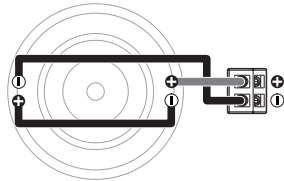

**SINGLE SUBWOOFER SYSTEM
WIRED IN SERIES**

ZONE122 = 4 OHM