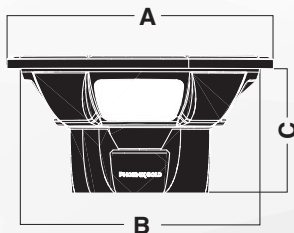

SPECIFICATION	ZONE122
Speaker Size	12" / 300mm
Nominal Impedance (Z)	2 x 2 ohms
Resonance Frequency (Fs)	33.948 Hz
Piston Area (Sd)	510.71 cm²
Force Factor (BL)	14.033 Tm
Mechanical Q Factor (Qms)	7.878
Electrical Q Factor (Qes)	0.446
Total Q Factor (Qts)	0.422
Sensitivity 1W/1M (SPL)	84.7 dB
Mechanical Compliance (Cms)	58.735 μM/N
Moving Mass (Mms)	374.2 g
Volume Acoustic Compliance (Vas)	21.754 Ltr
Nominal Power (Pe)	2000 Watts
Peak Power	6000 Watts
Voice Coil Diameter	3" / 75mm
Overall Diameter (A)	12.95in/329.00mm
Cut Out Diameter (B)	11.32in/287.53mm
Mounting Depth (C)	7.55in/192.00mm