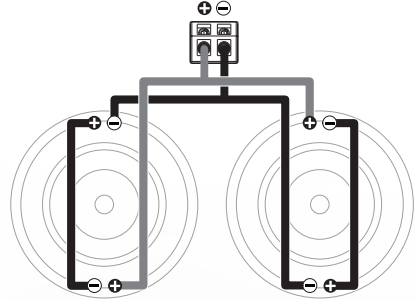

**DUAL SUBWOOFER SYSTEM
WIRED IN SERIES - PARALLEL**

ZONE122 = 2 OHM

Disclaimer

Always ensure the enclosure is securely attached, to avoid movement. PHOENIX GOLD accepts no responsibility for damage or injury in relation to inappropriate securing of this product.

Phoenix Gold Product Warranty

LIMITED WARRANTY ON SUBWOOFERS

Phoenix Gold warrants this product to be free of defects in materials and workmanship for a period of one (1) years from the original date of purchase. This warranty is not transferable and applies only to the original purchaser from an authorized Phoenix Gold dealer. Should service be necessary under this warranty for any reason due to manufacturing defect or malfunction, Phoenix Gold or it's Country distributor / reseller will (at its discretion) repair or replace the defective product with new or re-manufactured product at no charge. Damage caused by the following is not covered under warranty: accident, misuse, abuse, product modification or neglect, failure to follow installation instructions, unauthorized repair attempts, misrepresentations by the seller. This warranty does not cover incidental or consequential damages and does not cover the cost of removing or reinstalling the unit(s). Cosmetic damage due to accident or normal wear and tear is not covered under warranty.