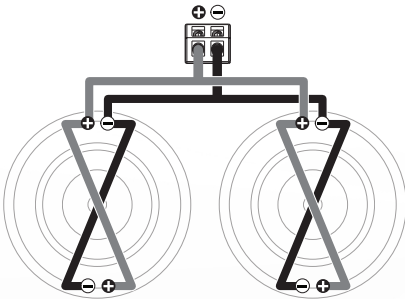

**DUAL SUBWOOFER SYSTEM
WIRED IN PARALLEL**

ZONE122 = 1/2 OHM